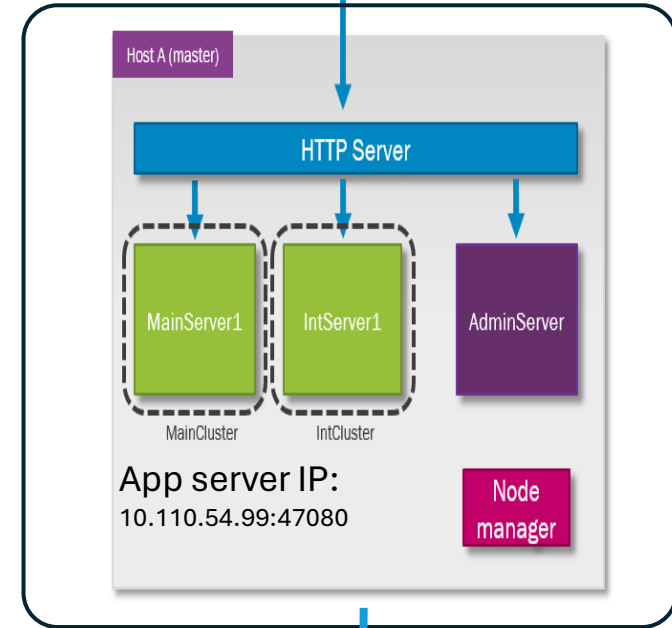

# MTNZ IFS Application deployment Network Diagram

## MTNZ IFS Production

Connection url: [https://zmtifsapp01.internal.mtnzambia.co.zm:48080/index\\_admin.html](https://zmtifsapp01.internal.mtnzambia.co.zm:48080/index_admin.html)

Middleware layer

Database layer

## MTNZ IFS Preprod

Connection url: [https://zmowsifstst.internal.mtnzambia.co.zm:47080/index\\_admin.html](https://zmowsifstst.internal.mtnzambia.co.zm:47080/index_admin.html)

Middleware layer

Database layer