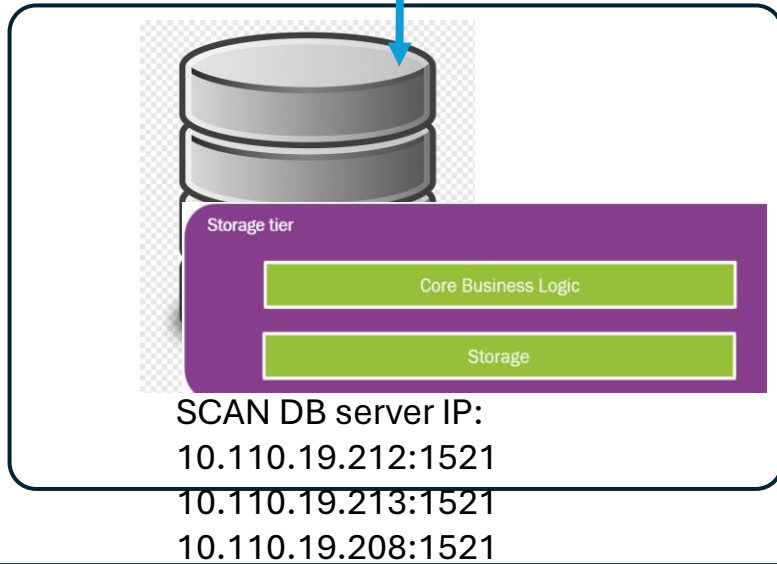

# MTNZ IFS Application deployment Network Diagram

## MTNZ IFS Production

Connection url: [https://zmtifsapp01.internal.mtnzambia.co.zm:48080/index\\_admin.html](https://zmtifsapp01.internal.mtnzambia.co.zm:48080/index_admin.html)

Middleware layer

Database layer