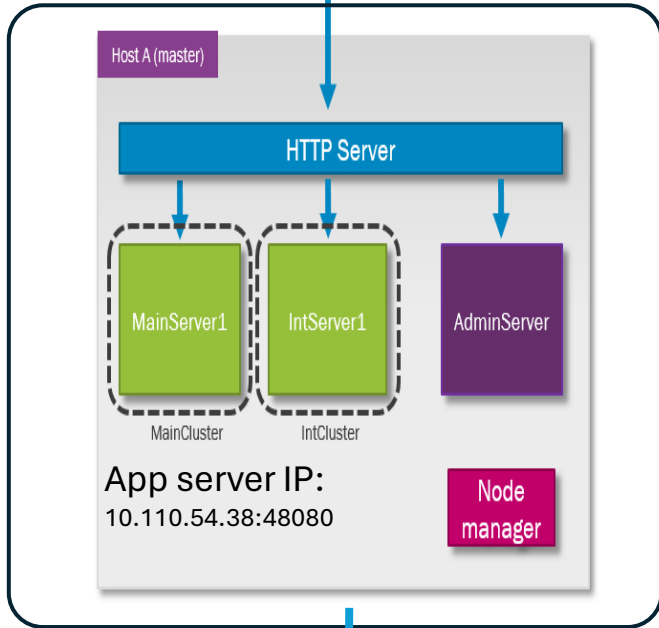

# MTNZ IFS Application deployment Network Diagram

## MTNZ IFS Production

Connection url: [https://zmtifsapp01.internal.mtnzambia.co.zm:48080/index\\_admin.html](https://zmtifsapp01.internal.mtnzambia.co.zm:48080/index_admin.html)

Middleware layer

Database layer